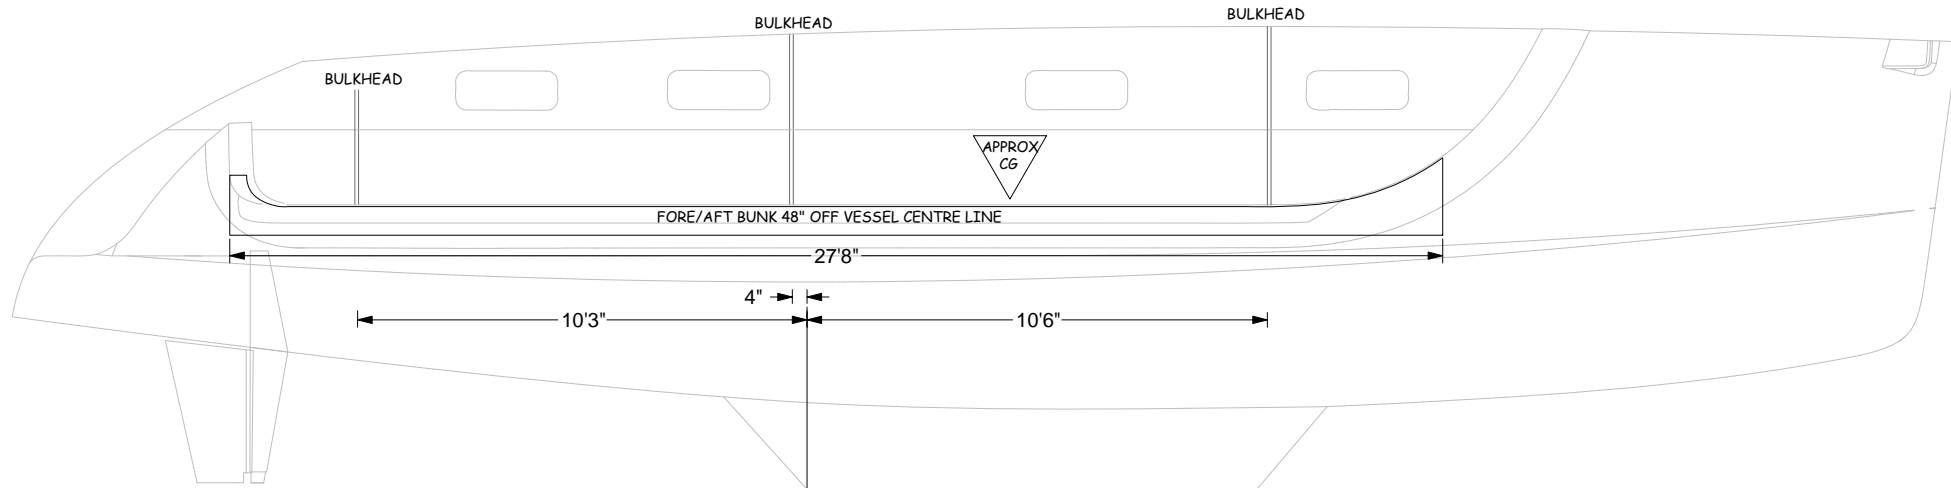

VESSEL WEIGHT IS APPROXIMATELY 12 TONNES
IN CRUISING CONDITION

Antares
YACHTS

44 DRY DOCKING PLAN

SHEET 1 OF 2

SUPPLEMENTARY INFORMATION FOR
TRANSPORT BY BRIDGE DECK SUPPORT

BLOCK VESSEL AS PER SHEET 1
WHEN IN POSITION

Antares
YACHTS

44 DRY DOCKING PLAN

SHEET 2 OF 2