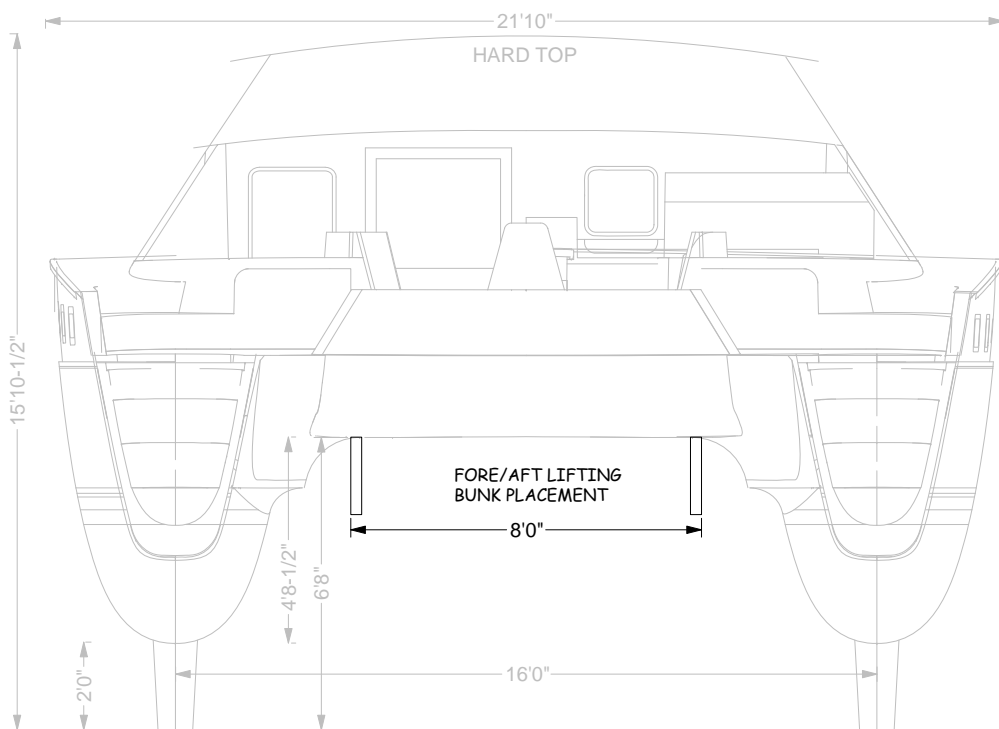

VESSEL WEIGHT IS APPROXIMATELY 12 TONNES
IN CRUISING CONDITION

Antares
YACHTS

44 DRY DOCKING PLAN

SHEET 1 OF 2

SUPPLEMENTARY INFORMATION FOR
TRANSPORT BY BRIDGE DECK SUPPORT

BLOCK VESSEL AS PER SHEET 1
WHEN IN POSITION

Antares
YACHTS

44 DRY DOCKING PLAN

SHEET 2 OF 2